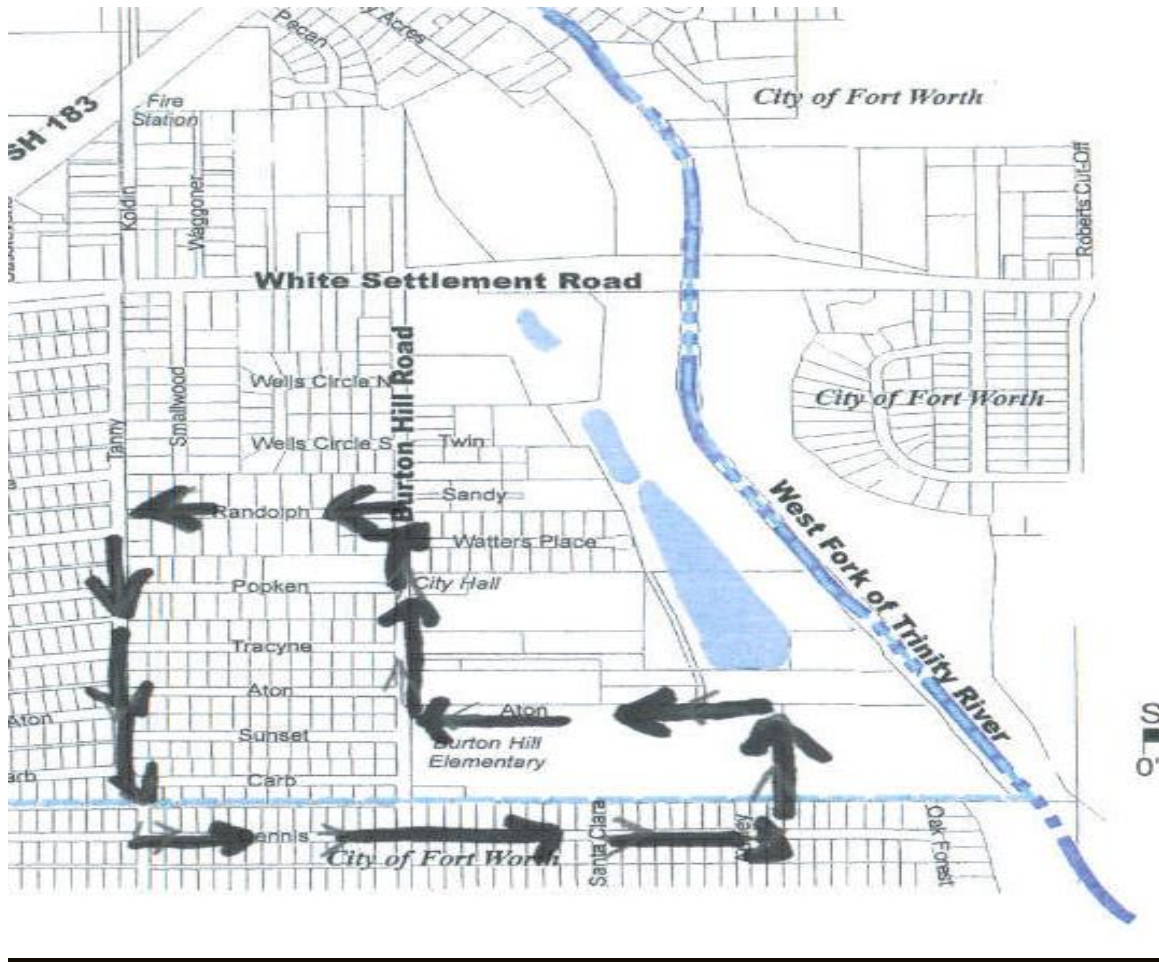

# Walkathon Route

The route begins in front of the school, turns right on Burton Hill Road, left on Randolph Court, left on Tanny, left on Dennis and then left on Ainsley back to the school. The Pre-K/PPCD/LINC route will be left on Burton Hill, left on Dennis, and then left on Ainsley back to the school.

## Safety for Walkathon

- A parade permit has been obtained from the City of Westworth Village.
- Police will be patrolling traffic and blocking major street crossings.
- Every class will be with a teacher and 2-3 parent volunteers.
- The route was designed to avoid busy streets and crossings.
- The Walkathon is being held during low traffic hours.
- Cars will be separated from walkers by a street-wide banner.
- Water will be provided.
- First Aid volunteers are available for skinned knees.
- 5th grade safety patrol will be on duty.